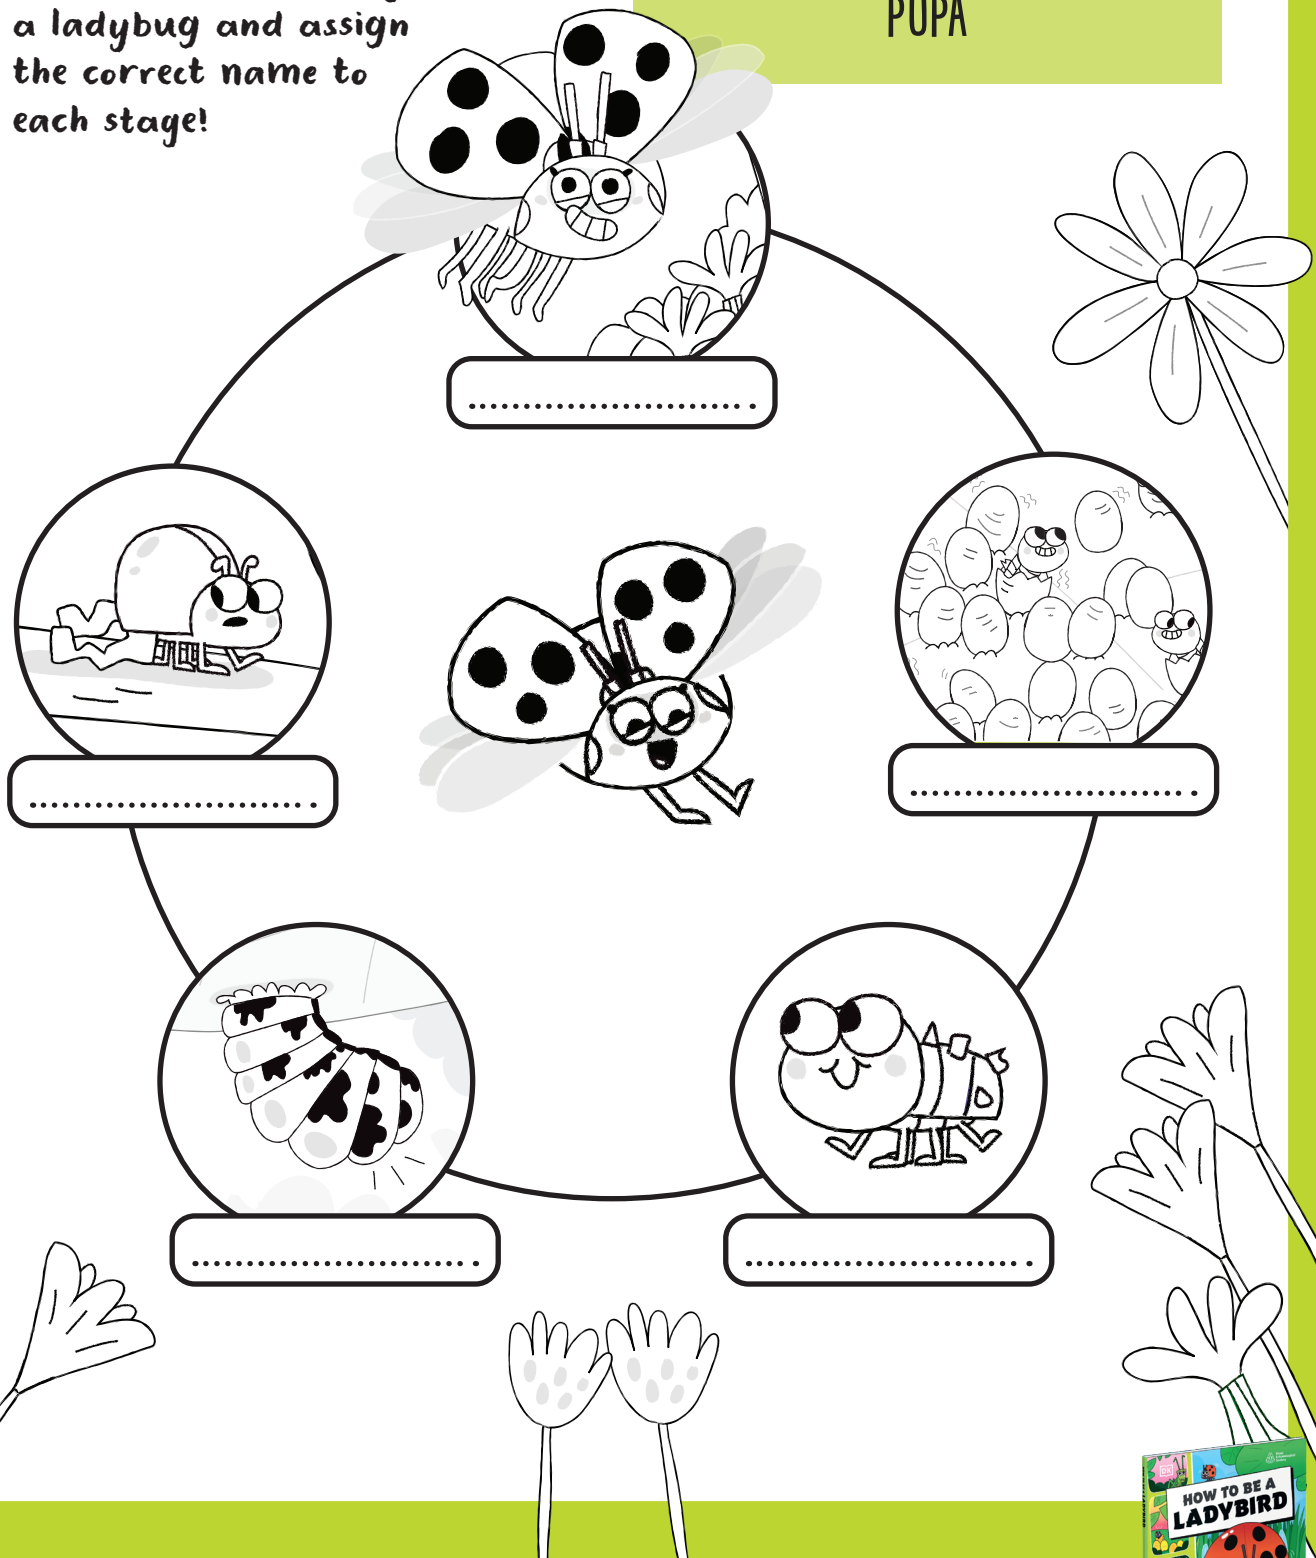

THE LADYBIRD LIFE CYCLE JOURNEY

Colour in the life stages of a ladybug and assign the correct name to each stage!

ADULT LADYBIRD
LARVA
EGGS
YOUNG LADYBIRD
PUPA

Royal
Entomological
Society

@royentsoc
@dkbooks
www.dk.com

Content taken from
How to be a Ladybird