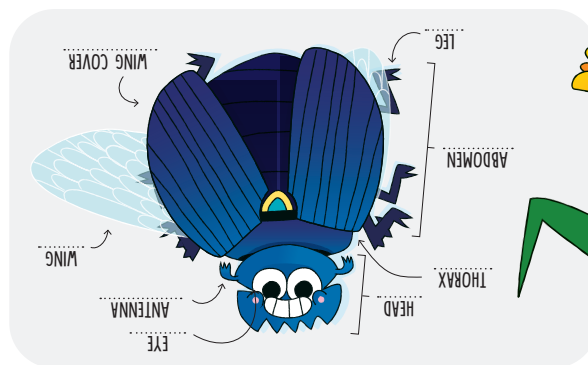

WHAT IS A DUNG BEETLE?

Now colour and label this adult dung beetle. Once you're done, you'll be able to tell the difference between the two!

ANTENNA
THORAX
WING COVER
EYE
ABDOMEN

LEG
HEAD
WING

ANSWER:

Royal Entomological Society