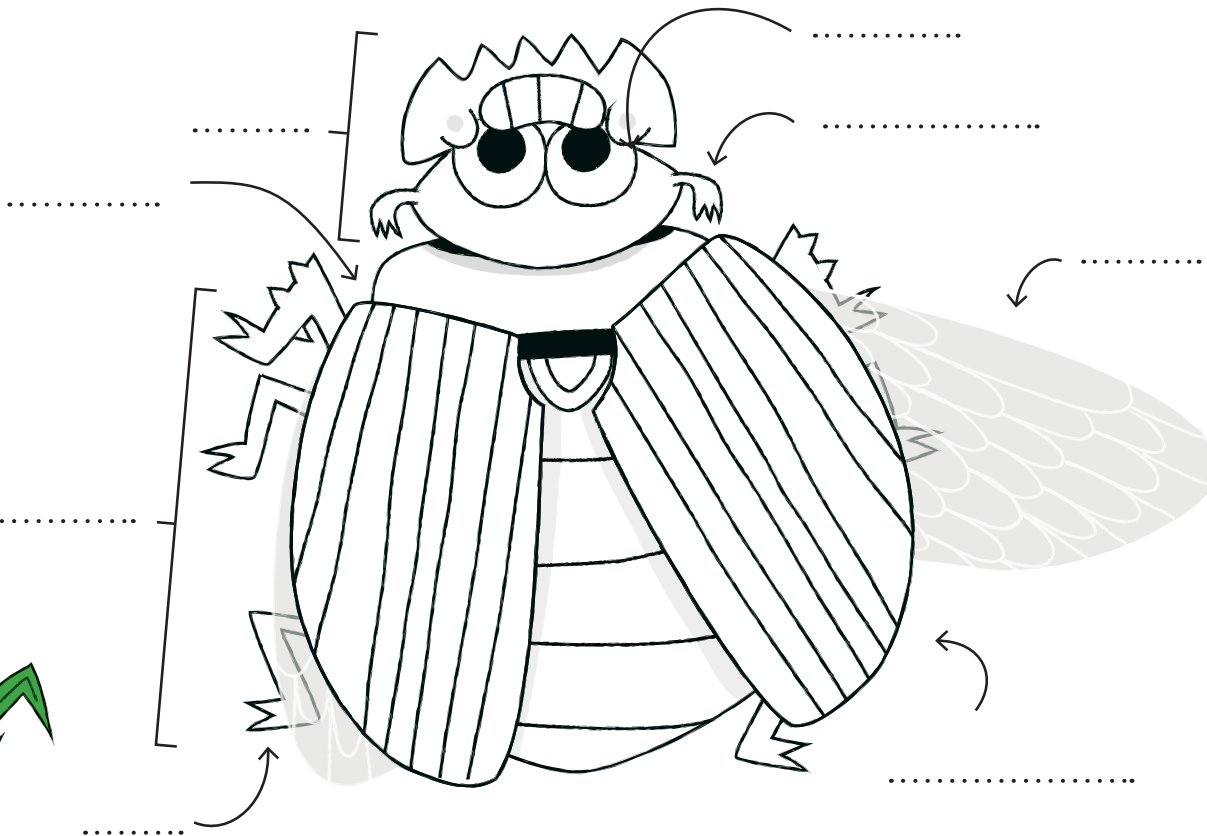

WHAT IS A DUNG BEETLE?

Now colour and label this adult dung beetle. Once you're done, you'll be able to tell the difference between the two!

ANTENNA
THORAX
WING COVER
EYE
ABDOMEN

LEG
HEAD
WING

ANSWER:

Royal Entomological Society