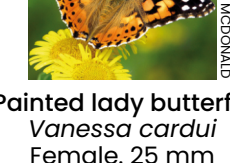

Wood tiger moth
Parasemia plantaginis
Male. 15 mm